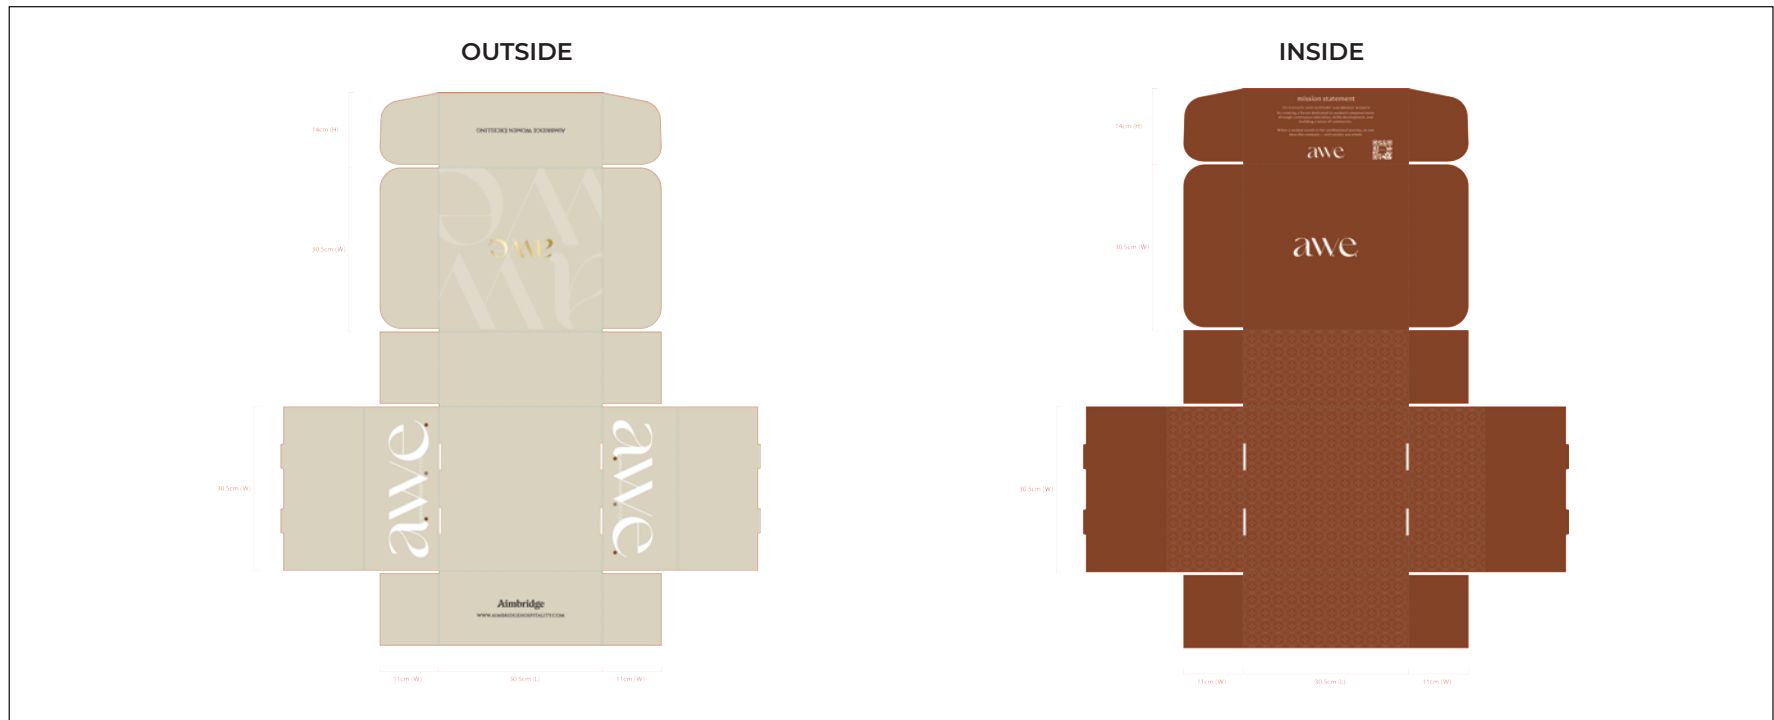

DIELINE

COMPONENT		MATERIAL	COLOR	
A. OUTSIDE		ART PAPER CORRUGATED	PMS 7527 C	
	OUTSIDE FRONT PRINT		PMS BLACK	
B. OUTSIDE TOP			PMS 7527 C	
	OUTSIDE TOP PRINT		20% PMS WHITE	GOLD FOIL
C. OUTSIDE SIDE			PMS 7527 C	
	OUTSIDE SIDE PRINT		PMS WHITE	PMS 7601 C
D. OUTSIDE UNDER FLAP			PMS 7527 C	
	OUTSIDE UNDER FLAP PRINT		PMS BLACK	
E. INSIDE FLAP			PMS 7601 C	
	INSIDE FLAP PRINT		PMS WHITE	PMS 430 C
F. INSIDE FLAP TOP			PMS 7601 C	
	INSIDE FLAP TOP PRINT		PMS WHITE	
G. INSIDE BOX			PMS 7601 C	
	INSIDE BOX PRINT		FULL PRINT