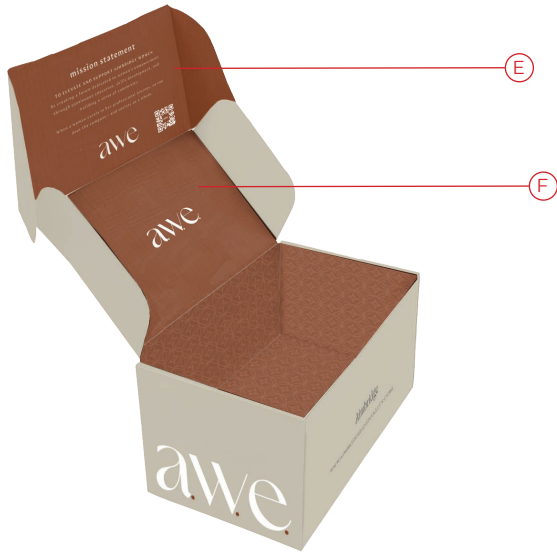

INSIDE FLAP PRINT

COMPONENT	MATERIAL	COLOR
E. INSIDE FLAP	ART PAPER CORRUGATED	PMS 7601 C
INSIDE FLAP PRINT		PMS WHITE
		PMS 430 C
F. INSIDE FLAP TOP	ART PAPER CORRUGATED	PMS 7601 C
INSIDE FLAP TOP PRINT		PMS WHITE