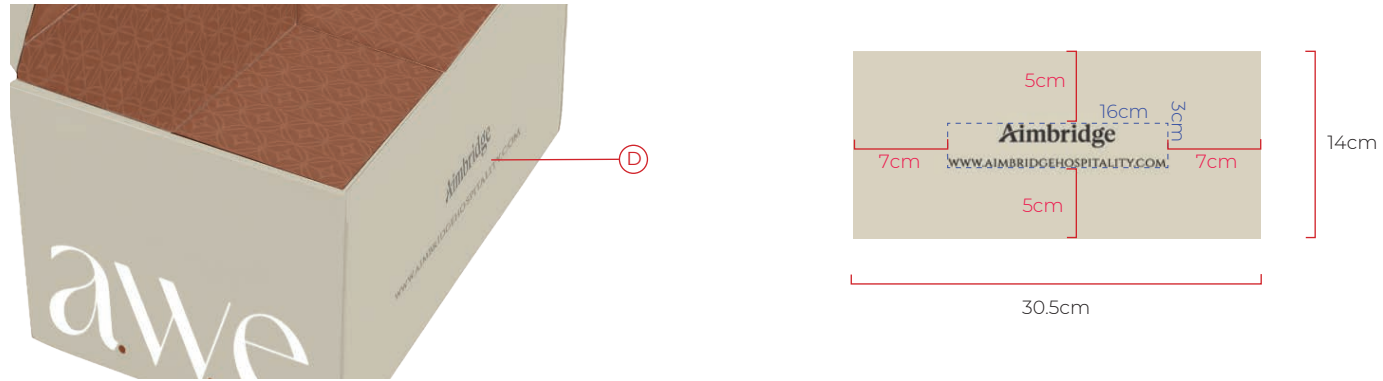

OVERVIEW

**MATERIAL:** Art Paper Corrugated

**OUTSIDE PRINT:** 2 colors w/ gold foil detail

**WEIGHT:** -

**INSIDE PRINT:** 1 color

**DIMENSIONS:** 30.5cm (L) x 14cm (H) x 30.5cm(W)

OUTSIDE FRONT & TOP PRINT

Side Print: 2 color, 2 sides (same)

COMPONENT	MATERIAL	COLOR
C. OUTSIDE SIDE	ART PAPER CORRUGATED	PMS 7527 C
OUTSIDE SIDE PRINT		PMS WHITE
		PMS 7601 C

OUTSIDE UNDER FLAP PRINT

COMPONENT	MATERIAL	COLOR
D. OUTSIDE UNDER FLAP	ART PAPER CORRUGATED	PMS 7527 C
OUTSIDE UNDER FLAP PRINT		PMS BLACK