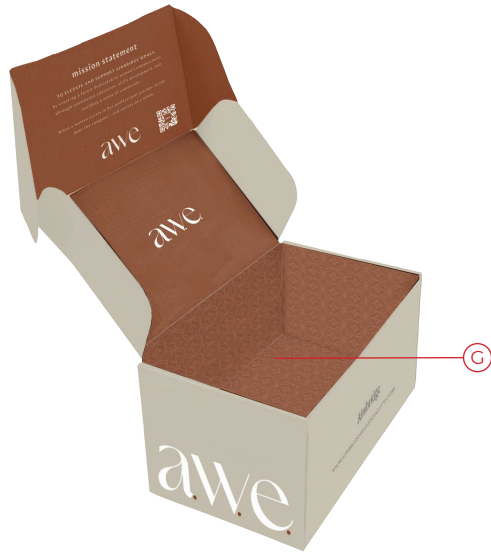

INSIDE BOX PRINT

COMPONENT	MATERIAL	COLOR
G. INSIDE BOX	ART PAPER CORRUGATED	PMS 7601 C
INSIDE BOX PRINT		FULL PRINT