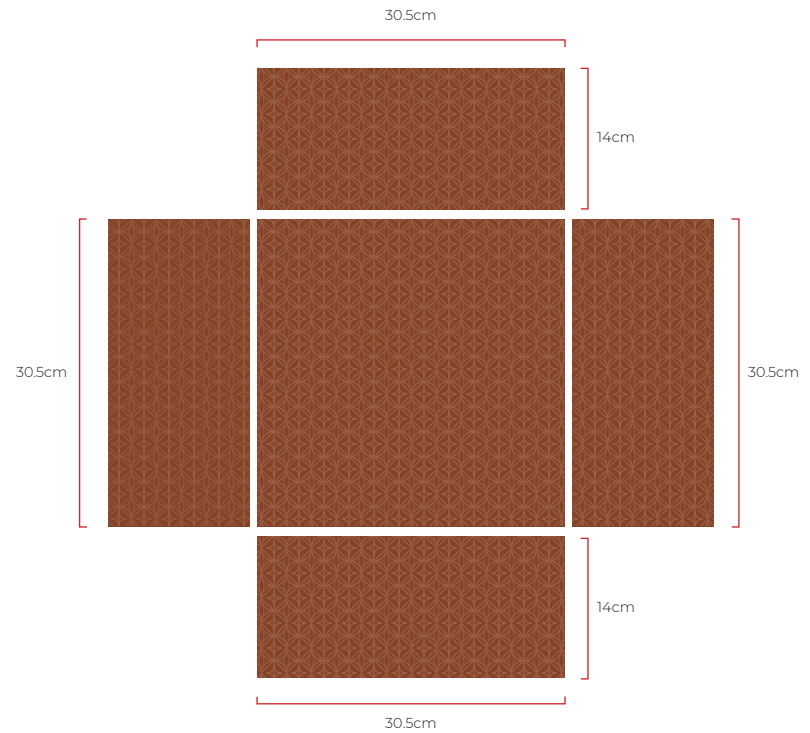

INSIDE BOX PRINT

COMPONENT	MATERIAL	COLOR
G. INSIDE BOX	ART PAPER CORRUGATED	PMS 7601 C
INSIDE BOX PRINT		FULL PRINT