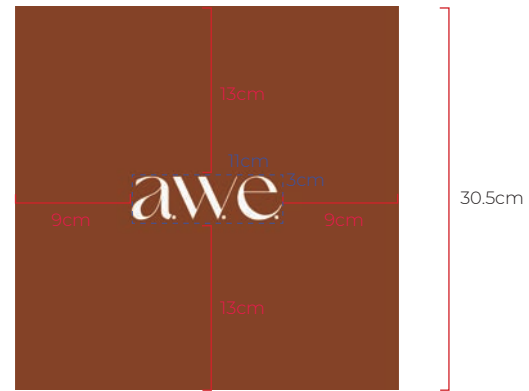

INSIDE FLAP PRINT

COMPONENT	MATERIAL	COLOR
E. INSIDE FLAP	ART PAPER CORRUGATED	PMS 7601 C
INSIDE FLAP PRINT		PMS WHITE
		PMS 430 C
F. INSIDE FLAP TOP	ART PAPER CORRUGATED	PMS 7601 C
INSIDE FLAP TOP PRINT		PMS WHITE