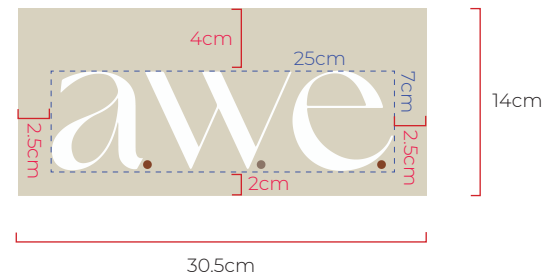

OVERVIEW

**MATERIAL:** Art Paper Corrugated

**OUTSIDE PRINT:** 2 colors w/ gold foil detail

**WEIGHT:** -

**INSIDE PRINT:** 1 color

**DIMENSIONS:** 30.5cm (L) x 14cm (H) x 30.5cm(W)

OUTSIDE FRONT & TOP PRINT

Side Print: 2 color, 2 sides (same)

COMPONENT	MATERIAL	COLOR
C. OUTSIDE SIDE	ART PAPER CORRUGATED	PMS 7527 C
OUTSIDE SIDE PRINT		PMS WHITE
		PMS 7601 C

OUTSIDE UNDER FLAP PRINT

COMPONENT	MATERIAL	COLOR
D. OUTSIDE UNDER FLAP	ART PAPER CORRUGATED	PMS 7527 C
OUTSIDE UNDER FLAP PRINT		PMS BLACK