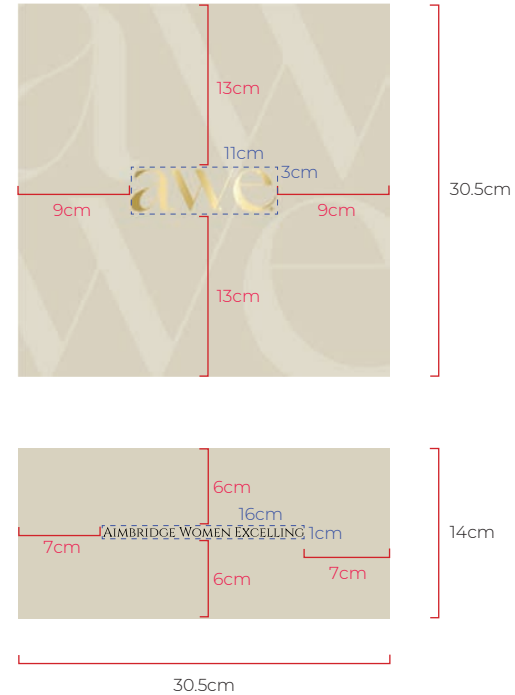

OVERVIEW

**MATERIAL:** Art Paper Corrugated

**OUTSIDE PRINT:** 2 colors w/ gold foil detail

**WEIGHT:** -

**INSIDE PRINT:** 1 color

**DIMENSIONS:** 30.5cm (L) x 14cm (H) x 30.5cm(W)

OUTSIDE FRONT & TOP PRINT

COMPONENT	MATERIAL	COLOR
A. OUTSIDE	ART PAPER CORRUGATED	PMS 7527 C
OUTSIDE FRONT PRINT		PMS BLACK
B. OUTSIDE TOP	ART PAPER CORRUGATED	PMS 7527 C
OUTSIDE TOP PRINT		20% PMS WHITE
		GOLD FOIL

OUTSIDE SIDES PRINT

Side Print: 2 color, 2 sides (same)

COMPONENT	MATERIAL	COLOR
C. OUTSIDE SIDE	ART PAPER CORRUGATED	PMS 7527 C
OUTSIDE SIDE PRINT		PMS WHITE
		PMS 7601 C

OUTSIDE UNDER FLAP PRINT

COMPONENT	MATERIAL	COLOR
D. OUTSIDE UNDER FLAP	ART PAPER CORRUGATED	PMS 7527 C
OUTSIDE UNDER FLAP PRINT		PMS BLACK