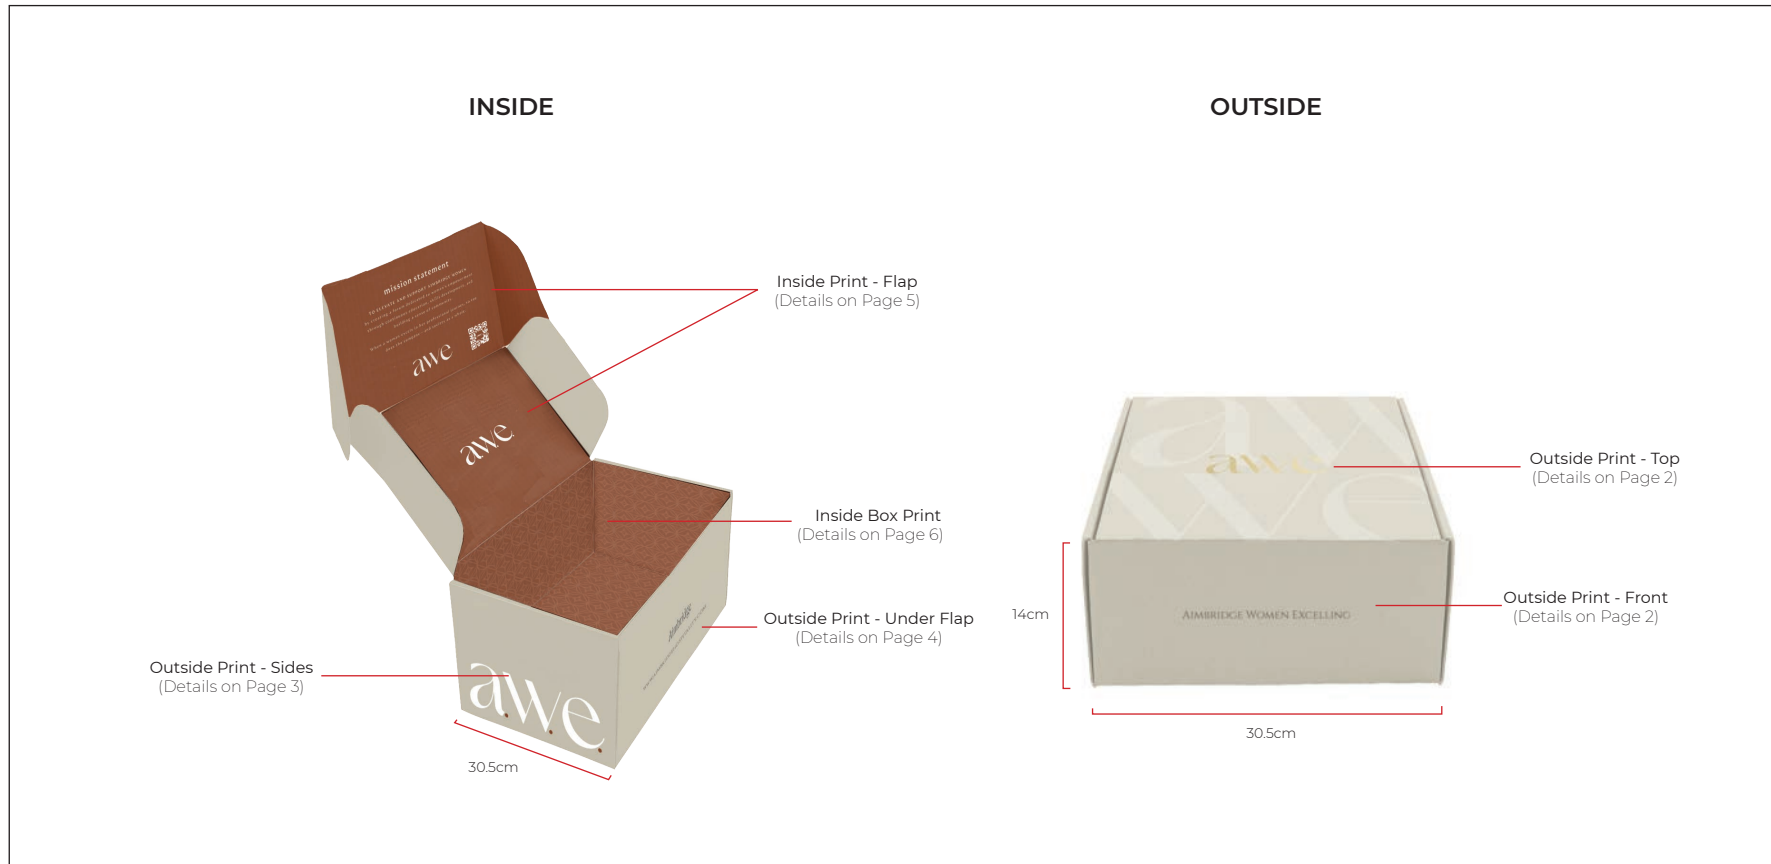

OVERVIEW

**MATERIAL:** Art Paper Corrugated

**OUTSIDE PRINT:** 2 colors w/ gold foil detail

**WEIGHT:** -

**INSIDE PRINT:** 1 color

**DIMENSIONS:** 30.5cm (L) x 14cm (H) x 30.5cm(W)

OUTSIDE FRONT & TOP PRINT

Side Print: 2 color, 2 sides (same)

COMPONENT	MATERIAL	COLOR
C. OUTSIDE SIDE	ART PAPER CORRUGATED	PMS 7527 C
OUTSIDE SIDE PRINT		PMS WHITE
		PMS 7601 C

OUTSIDE UNDER FLAP PRINT

COMPONENT	MATERIAL	COLOR
D. OUTSIDE UNDER FLAP	ART PAPER CORRUGATED	PMS 7527 C
OUTSIDE UNDER FLAP PRINT		PMS BLACK